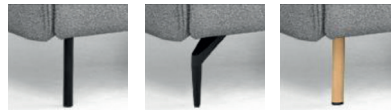

LOU sofa & armchair

Design Studio Segers

Back height 78/80 cm  
 Seat height 44/46 cm  
 Seat depth 56 cm  
 Feet height 18/20 cm

Technical info

Legs:

- black powder coated steel (RAL 9005)/other RAL colours available with surcharge
- beechwood (4 colours: nature/grey/wenge/black)